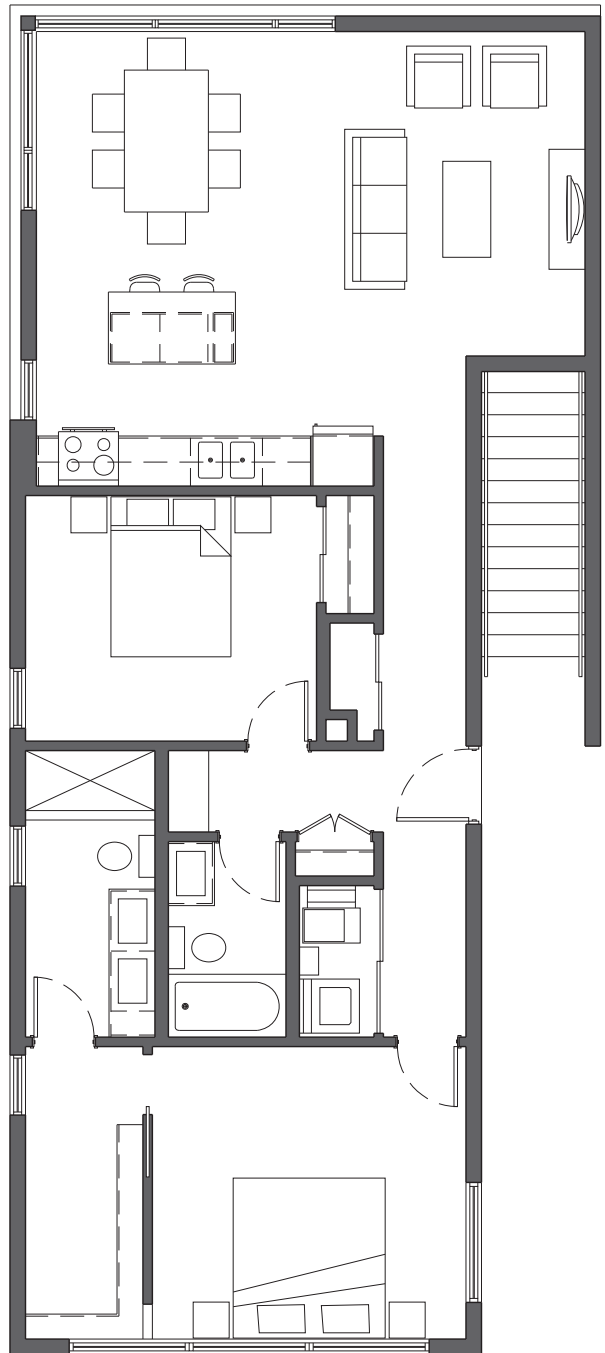

UNIT 301

Unit Description:

- 2 bedroom/ 2 bath
- 1157 square feet
- 9'-8" ceilings
- private roof deck

KEY PLAN

ROOF DECK

FLOOR PLAN